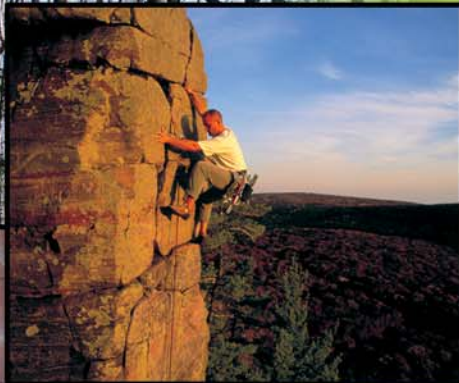

# BAND TOGETHER

Build teamwork or bond relationships with these engaging group activities

**Center for Organizational Advancement** (full day)  
Embark on a journey in experimental learning with a fully customizable team building experience. Tackle their outdoor ropes and challenge course or engage in their multi-purpose center with high and low problem solving elements.

**Camp Minikani** (full day)  
152 acres in the Kettle Moraine State Forest welcome year round experiences catered to your needs. With popular activities like volleyball and softball, high and low ropes course, maple syruping and archery ... the opportunities are endless!

**Rock the Adventure** (half day)  
Participate in this dynamic team learning environment suited for all ages and abilities. From scaling the walls at their indoor facility to climbing a real rock face at a state park – the adventure rocks!

**Rock the Greens\*** (half day)  
With accolades from *Wisconsin Golf* and *Golf Digest*, Waukesha County boasts 27 golf courses filled with undulating greens and fairways built on natural rolling terrain and challenging water hazards suitable for beginners and experts alike.